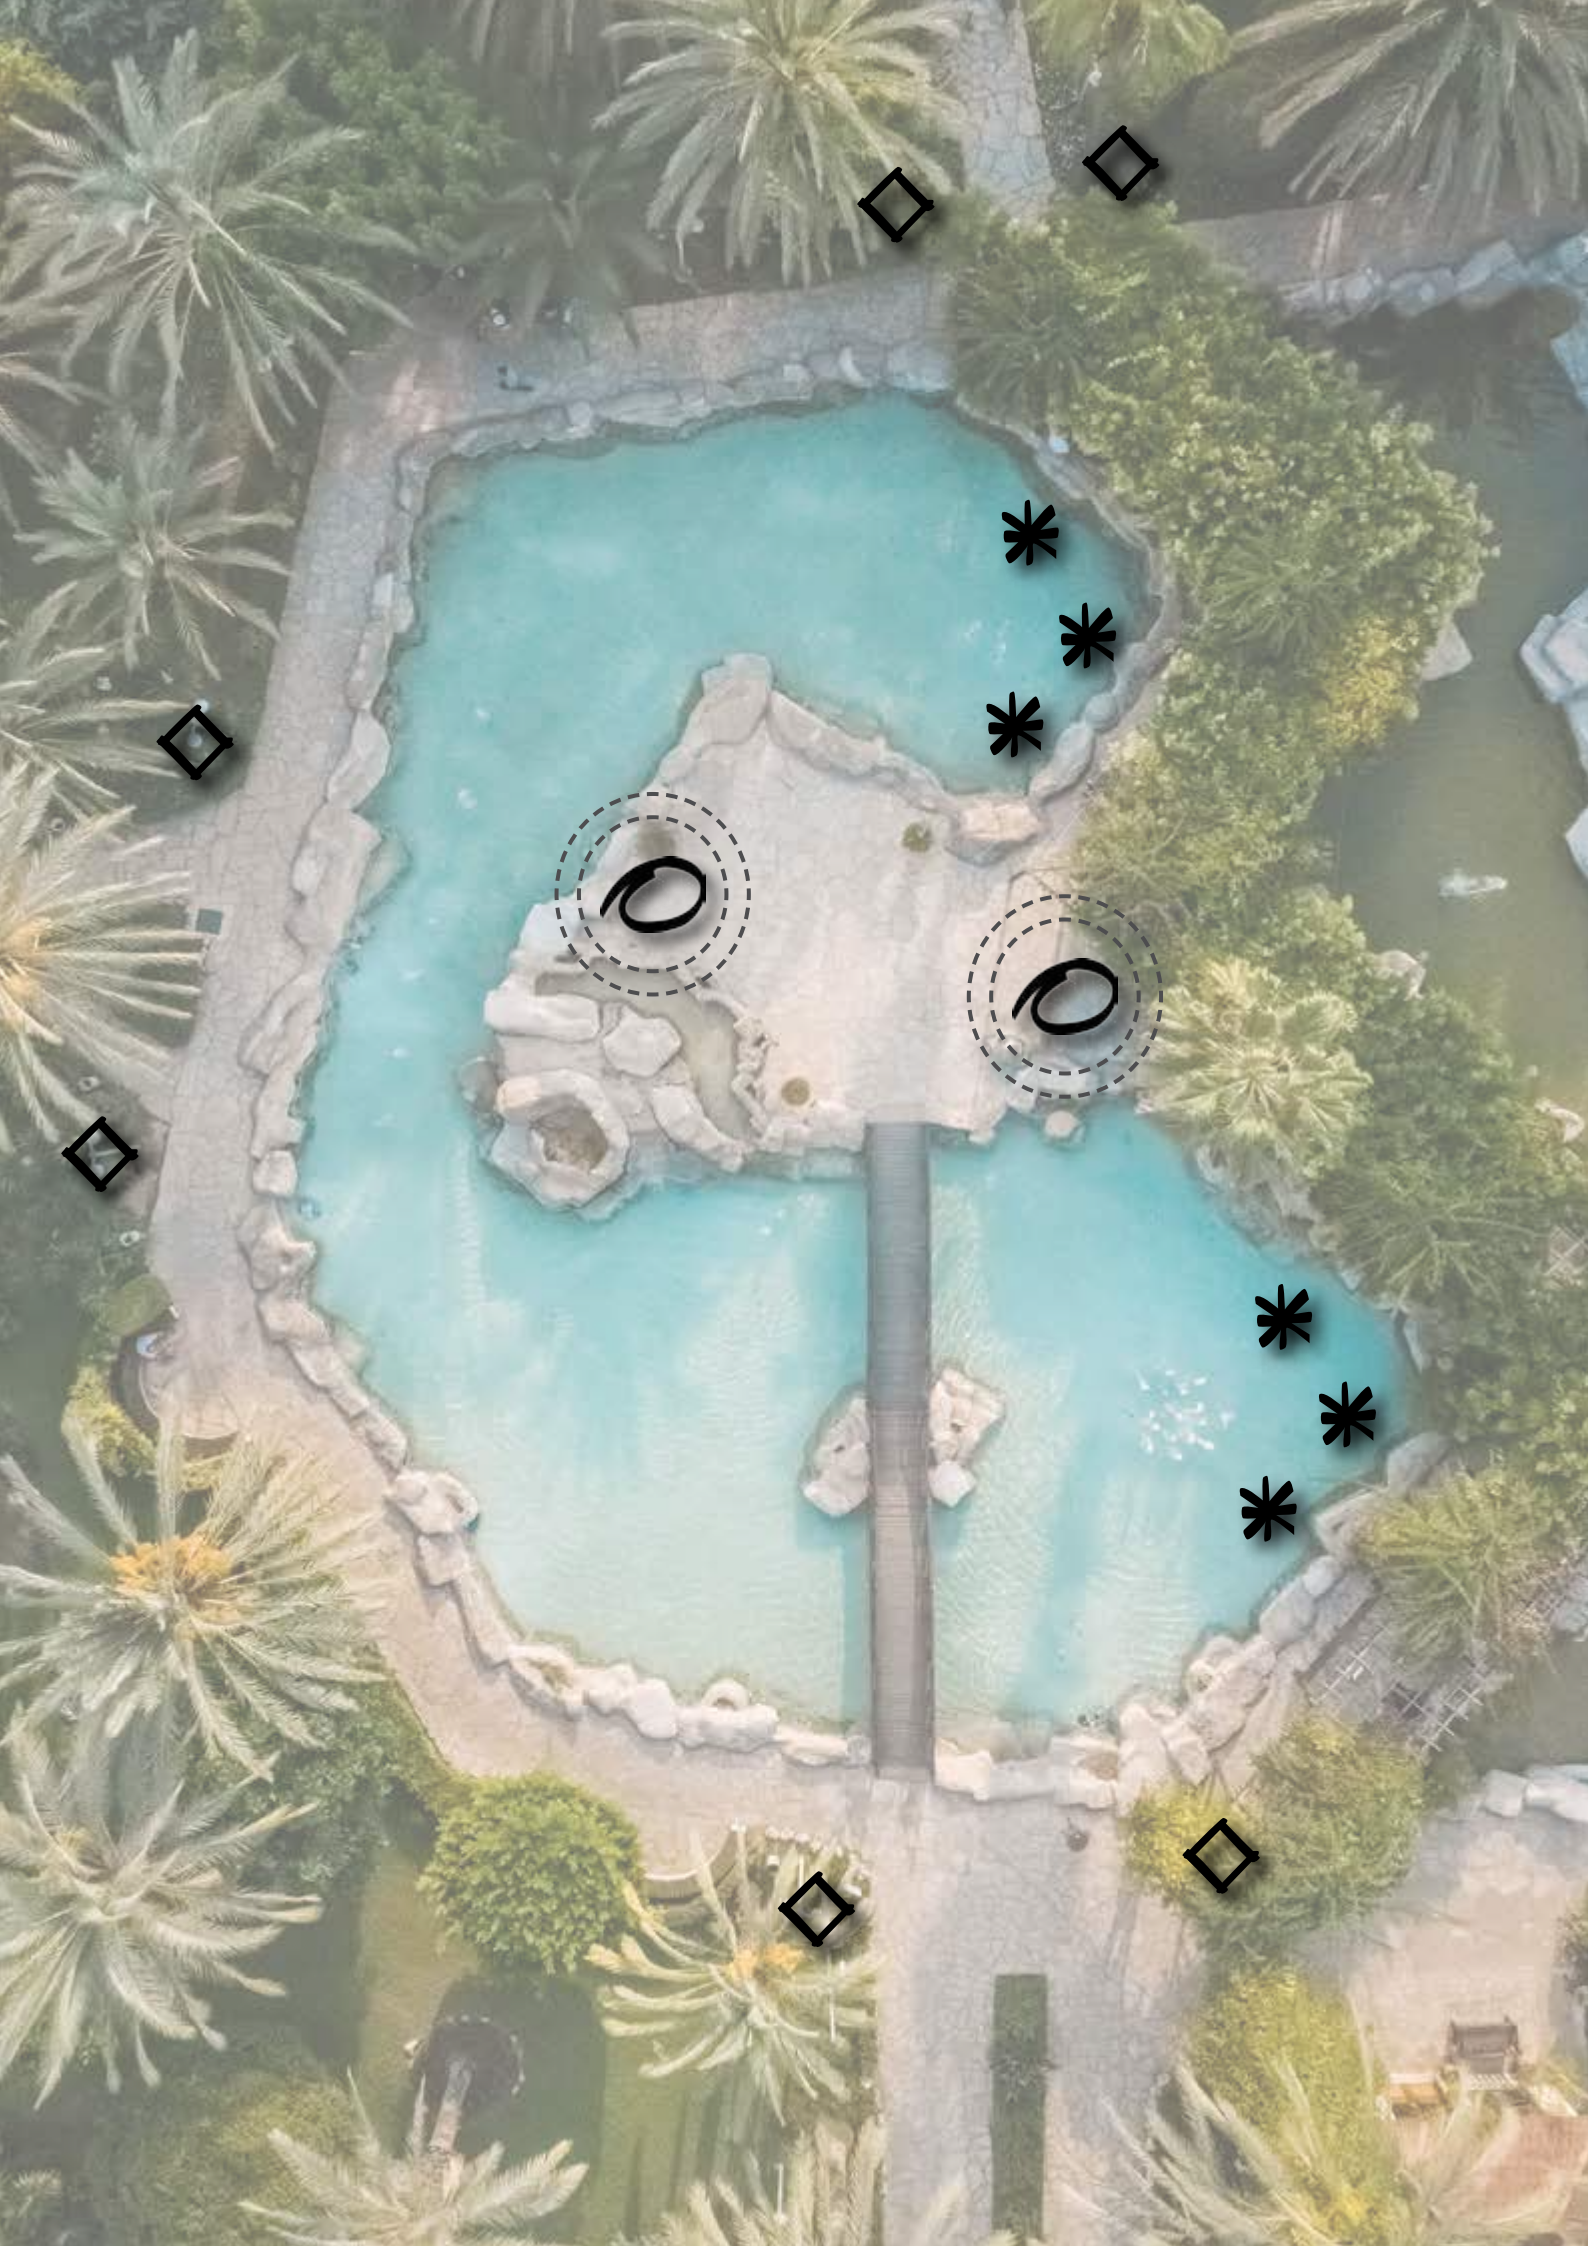

### **MENHIR MINIMAL SOUND:**

Outdoor Loudspeaker  
Stereophonic Audio System - 30W  
Shaped Trani Marble  
Dim: 55 x 30 x 35 cm  
N. of pieces: 2 (60W)